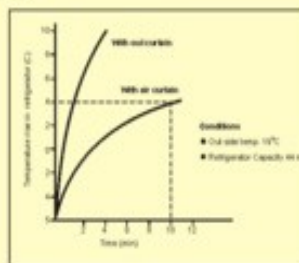

- Easy & simple installation.
- Minimum maintenance

Insect shut-out

A 40W mercury lamp was placed inside a room with an air curtain that injected air from a 4 cm wide vent, at a velocity of 8m/s. The insect shut-out rate was 70-80%.

HOW A VERTEX AIRCURTAIN HELPS EFFICIENCY OF FREEZING ROOMS

In freezing rooms, temperature increased from 5°c to + 4°c within 2 minutes without VERTEX Aircurtain. Likewise, when the door was left open for only 5 minutes, the temperature rose to 10°c ad opposed to 2°c when VERTEX Aircurtain was used.