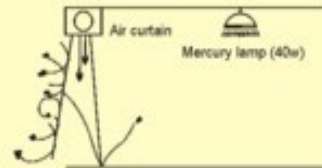

- Easy & simple installation.
- Minimum maintenance

Insect shut-out

A 40W mercury lamp was placed inside a room with an air curtain that injected air from a 4 cm wide vent, at a velocity of 8m/s. The insect shut-out rate was 70-80%.